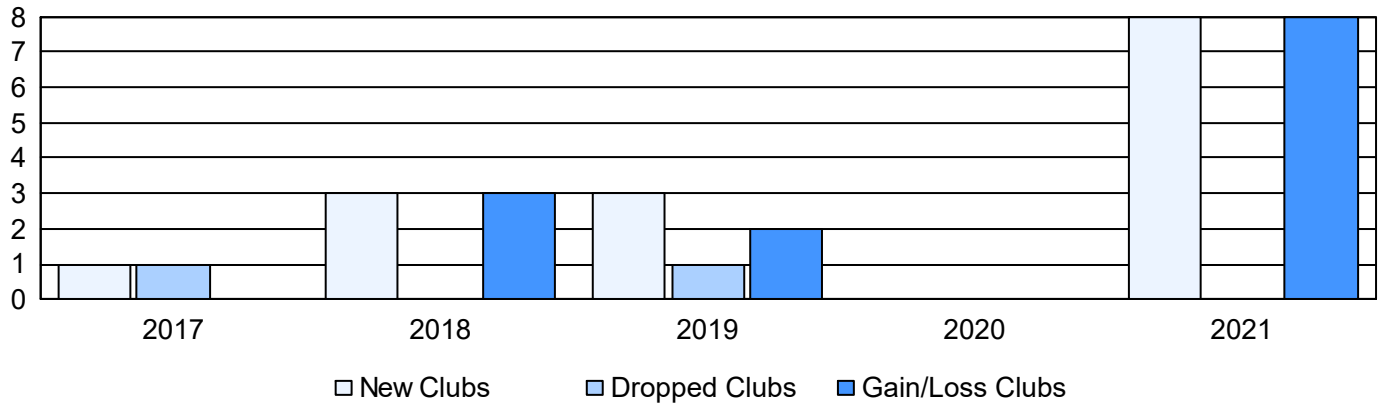

Year	New Clubs	Dropped Clubs	Gain/ Loss Clubs	New Members	Charter Members	Reinstate Members	Transfer Members	Total Member Added	Total Members Dropped	Gain/ Loss Members
2016-2017	1	1	0	211	50	46	30	337	254	83
2017-2018	3	0	3	244	79	70	6	399	343	56
2018-2019	3	1	2	666	77	5	9	757	245	512
2019-2020	0	0	0	67	20	30	13	130	828	-698
2020-2021	8	0	8	393	206	318	59	976	545	431
<b>Average</b>	<b>3</b>	<b>0</b>	<b>3</b>	<b>316</b>	<b>86</b>	<b>94</b>	<b>23</b>	<b>520</b>	<b>443</b>	<b>77</b>

### Clubs