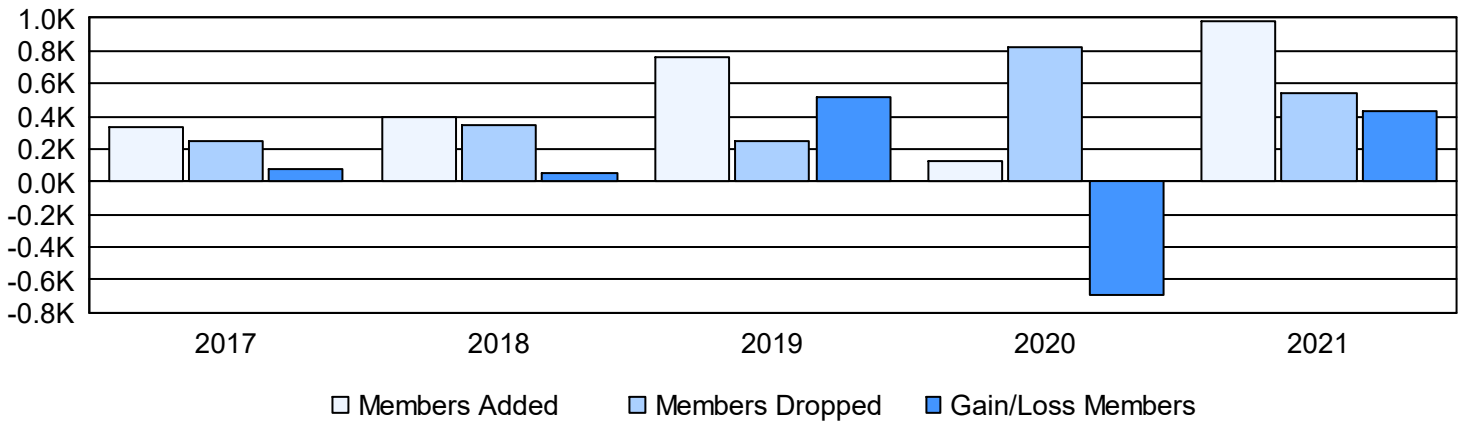

Year	New Clubs	Dropped Clubs	Gain/ Loss Clubs	New Members	Charter Members	Reinstate Members	Transfer Members	Total Member Added	Total Members Dropped	Gain/ Loss Members
2016-2017	1	1	0	211	50	46	30	337	254	83
2017-2018	3	0	3	244	79	70	6	399	343	56
2018-2019	3	1	2	666	77	5	9	757	245	512
2019-2020	0	0	0	67	20	30	13	130	828	-698
2020-2021	8	0	8	393	206	318	59	976	545	431
Average	3	0	3	316	86	94	23	520	443	77

Clubs

Members